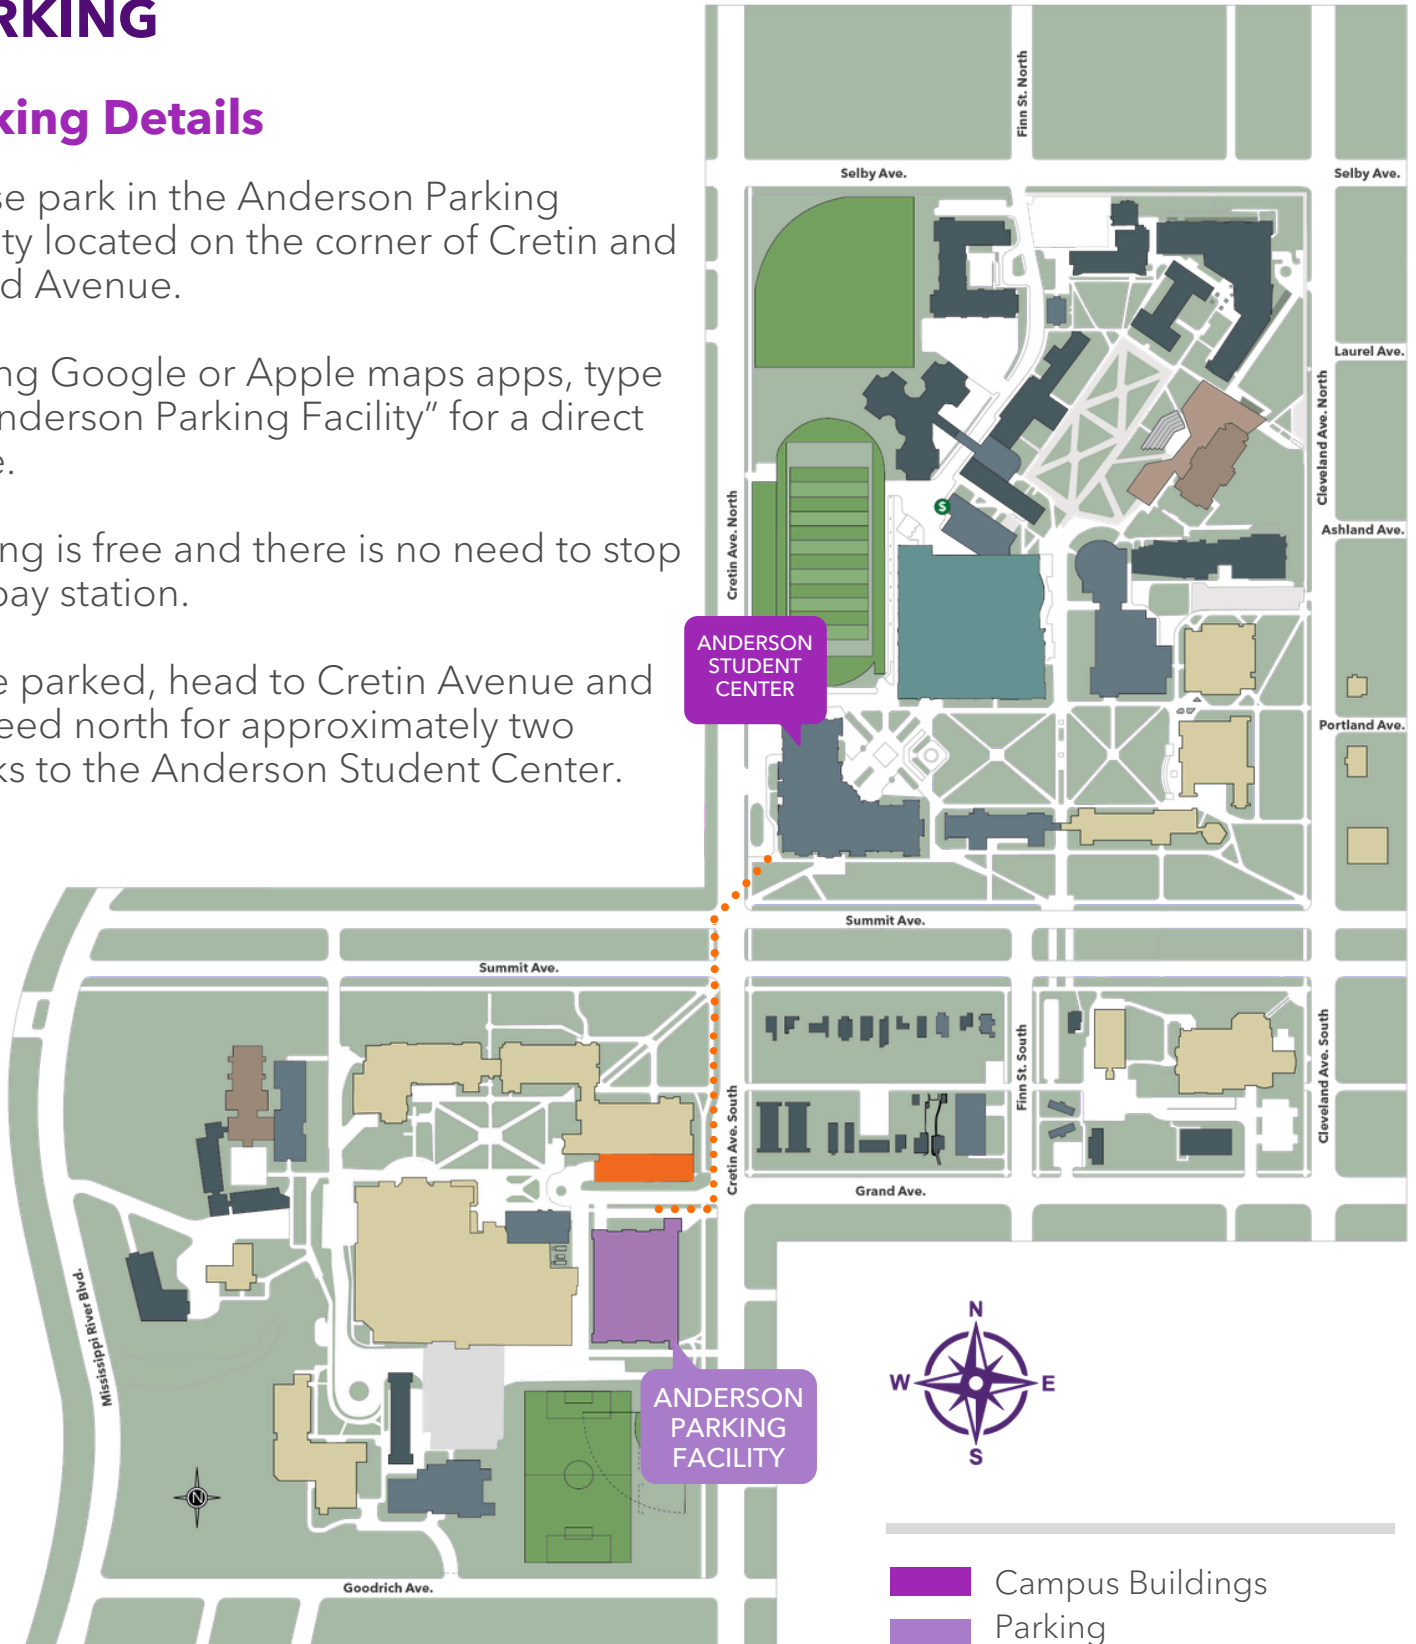

SPRING JUNIOR VISIT DAY PARKING

Parking Details

Please park in the Anderson Parking Facility located on the corner of Cretin and Grand Avenue.

If using Google or Apple maps apps, type in "Anderson Parking Facility" for a direct route.

Parking is free and there is no need to stop at a pay station.

Once parked, head to Cretin Avenue and proceed north for approximately two blocks to the Anderson Student Center.

-  Campus Buildings
-  Parking
-  Construction