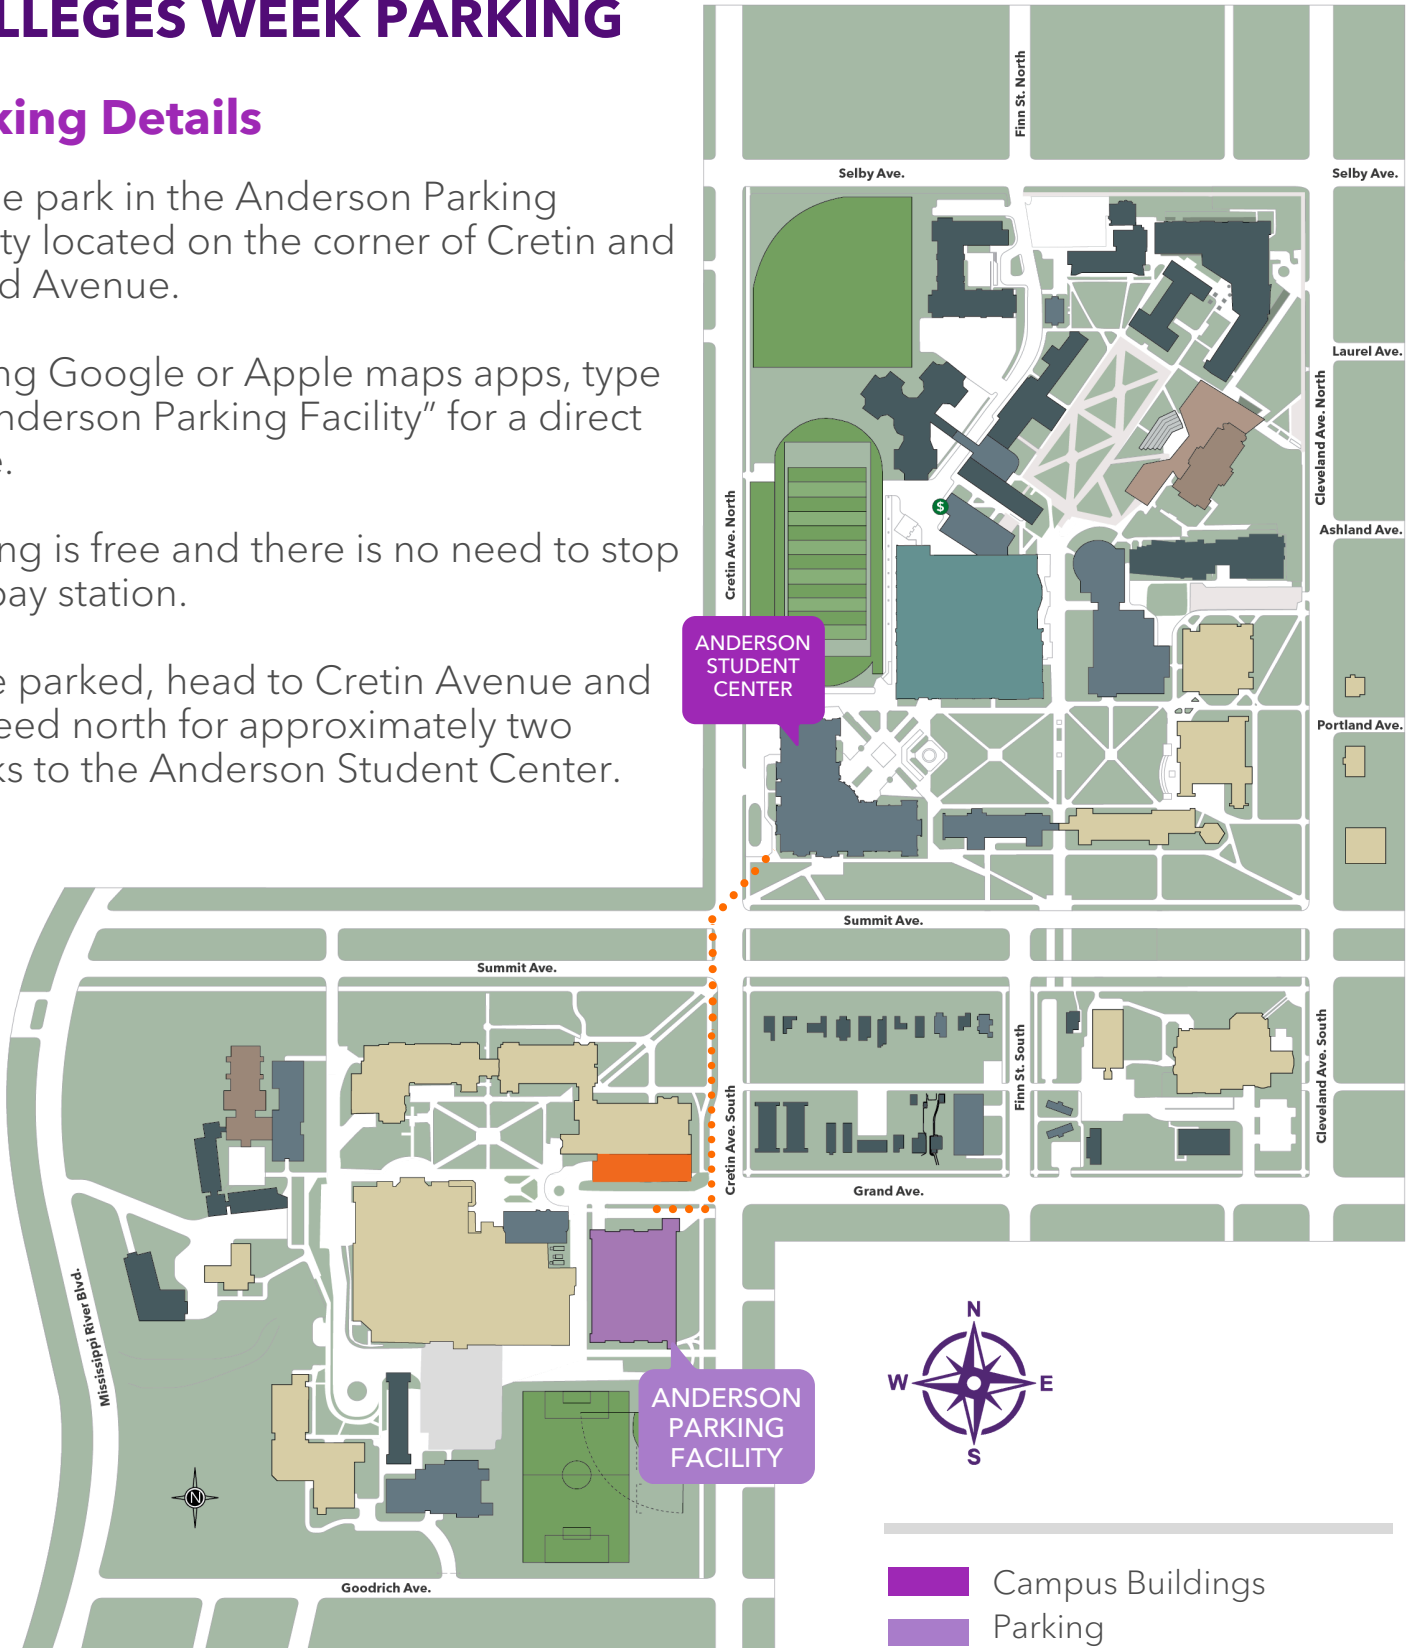

^
To I-94

MINNESOTA PRIVATE COLLEGES WEEK PARKING

Parking Details

Please park in the Anderson Parking Facility located on the corner of Cretin and Grand Avenue.

If using Google or Apple maps apps, type in "Anderson Parking Facility" for a direct route.

Parking is free and there is no need to stop at a pay station.

Once parked, head to Cretin Avenue and proceed north for approximately two blocks to the Anderson Student Center.

- Campus Buildings
- Parking
- Construction