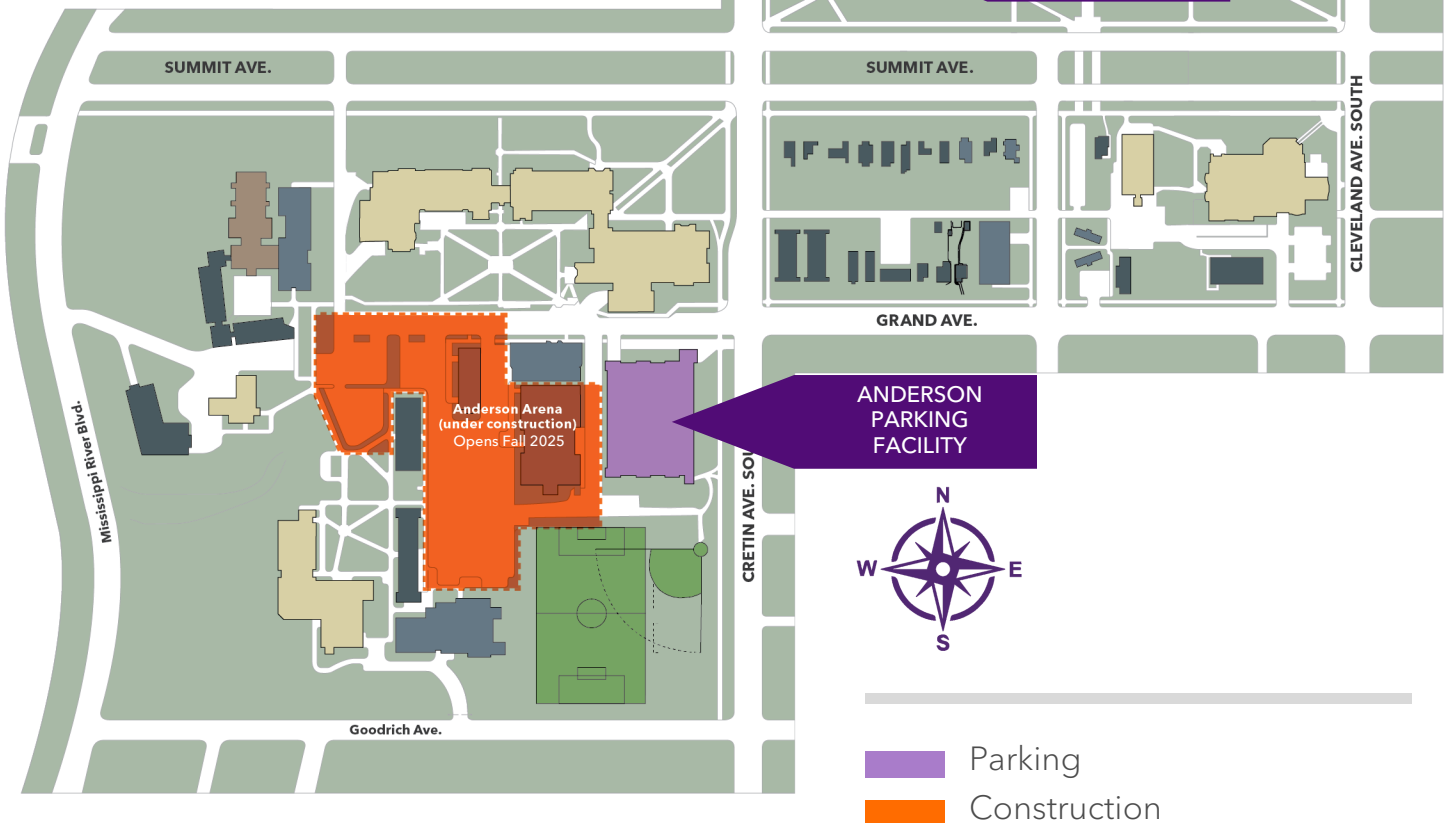

^
To I-94

SUMMER PREVIEW DAYS PARKING MAP

Please park in the Anderson Parking Facility located on the corner of Cretin and Grand Avenue.

The Anderson Parking Facility is searchable on Google Maps and Apple Maps.

Parking is free and there is no need to stop at a pay station.

Once parked, go to Cretin Avenue and proceed north for approximately two blocks to the Anderson Student Center. Follow signs to check-in on the third floor.