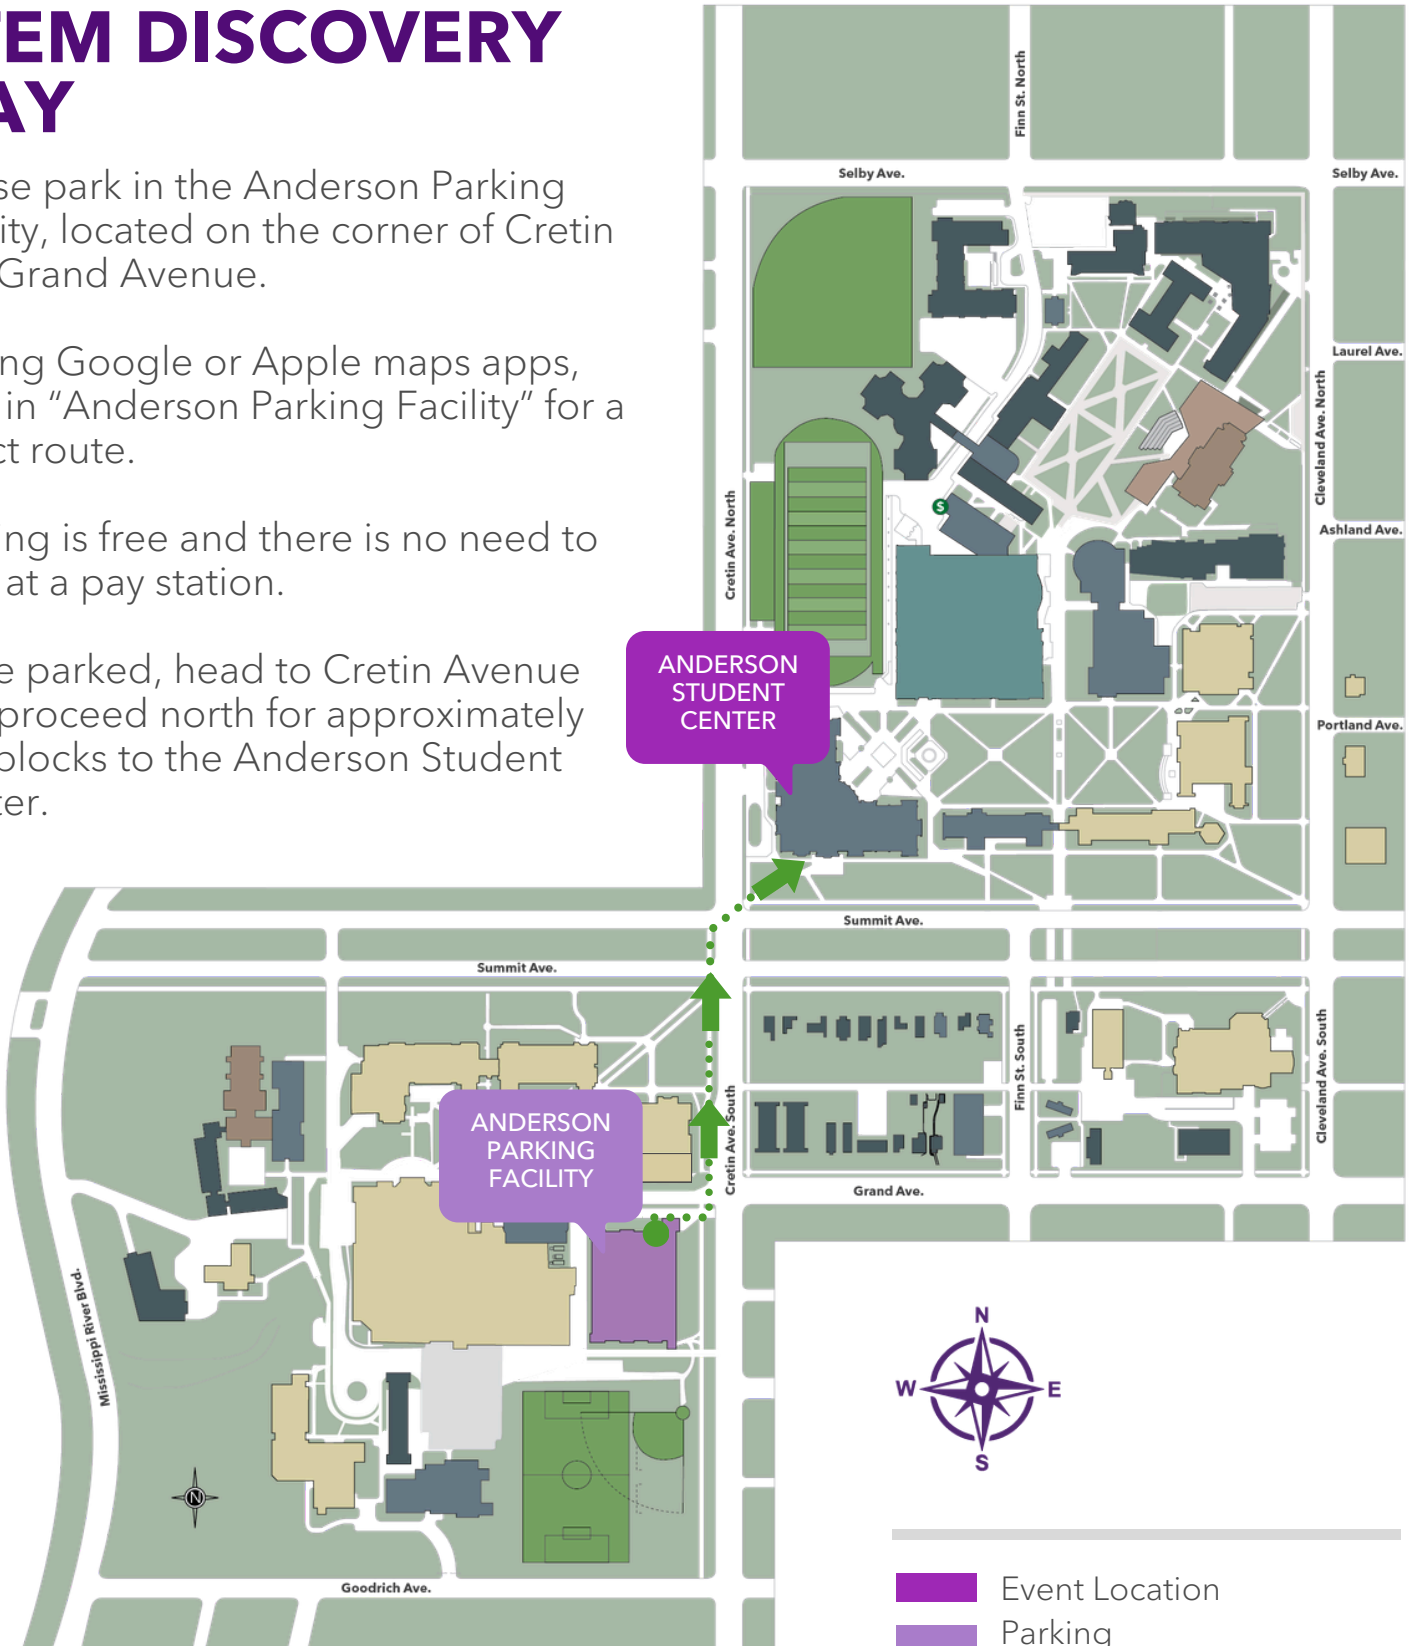

^  
To I-94

# STEM DISCOVERY DAY

Please park in the Anderson Parking Facility, located on the corner of Cretin and Grand Avenue.

If using Google or Apple maps apps, type in "Anderson Parking Facility" for a direct route.

Parking is free and there is no need to stop at a pay station.

Once parked, head to Cretin Avenue and proceed north for approximately two blocks to the Anderson Student Center.